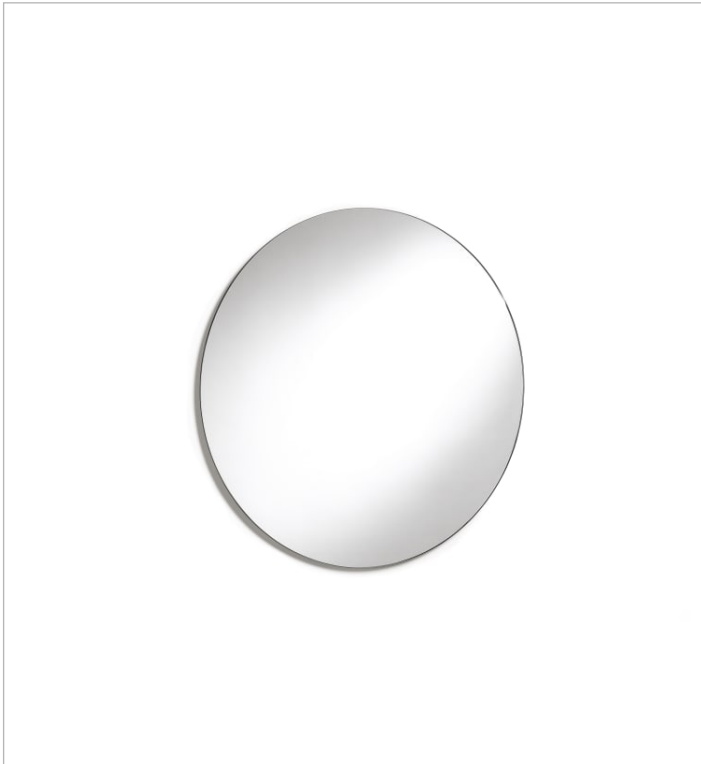

LUNA

Round mirror

TECHNICAL DRAWINGS

FEATURES

Round mirror.

Installation type: Wall-hung

Shape: Round

Luna